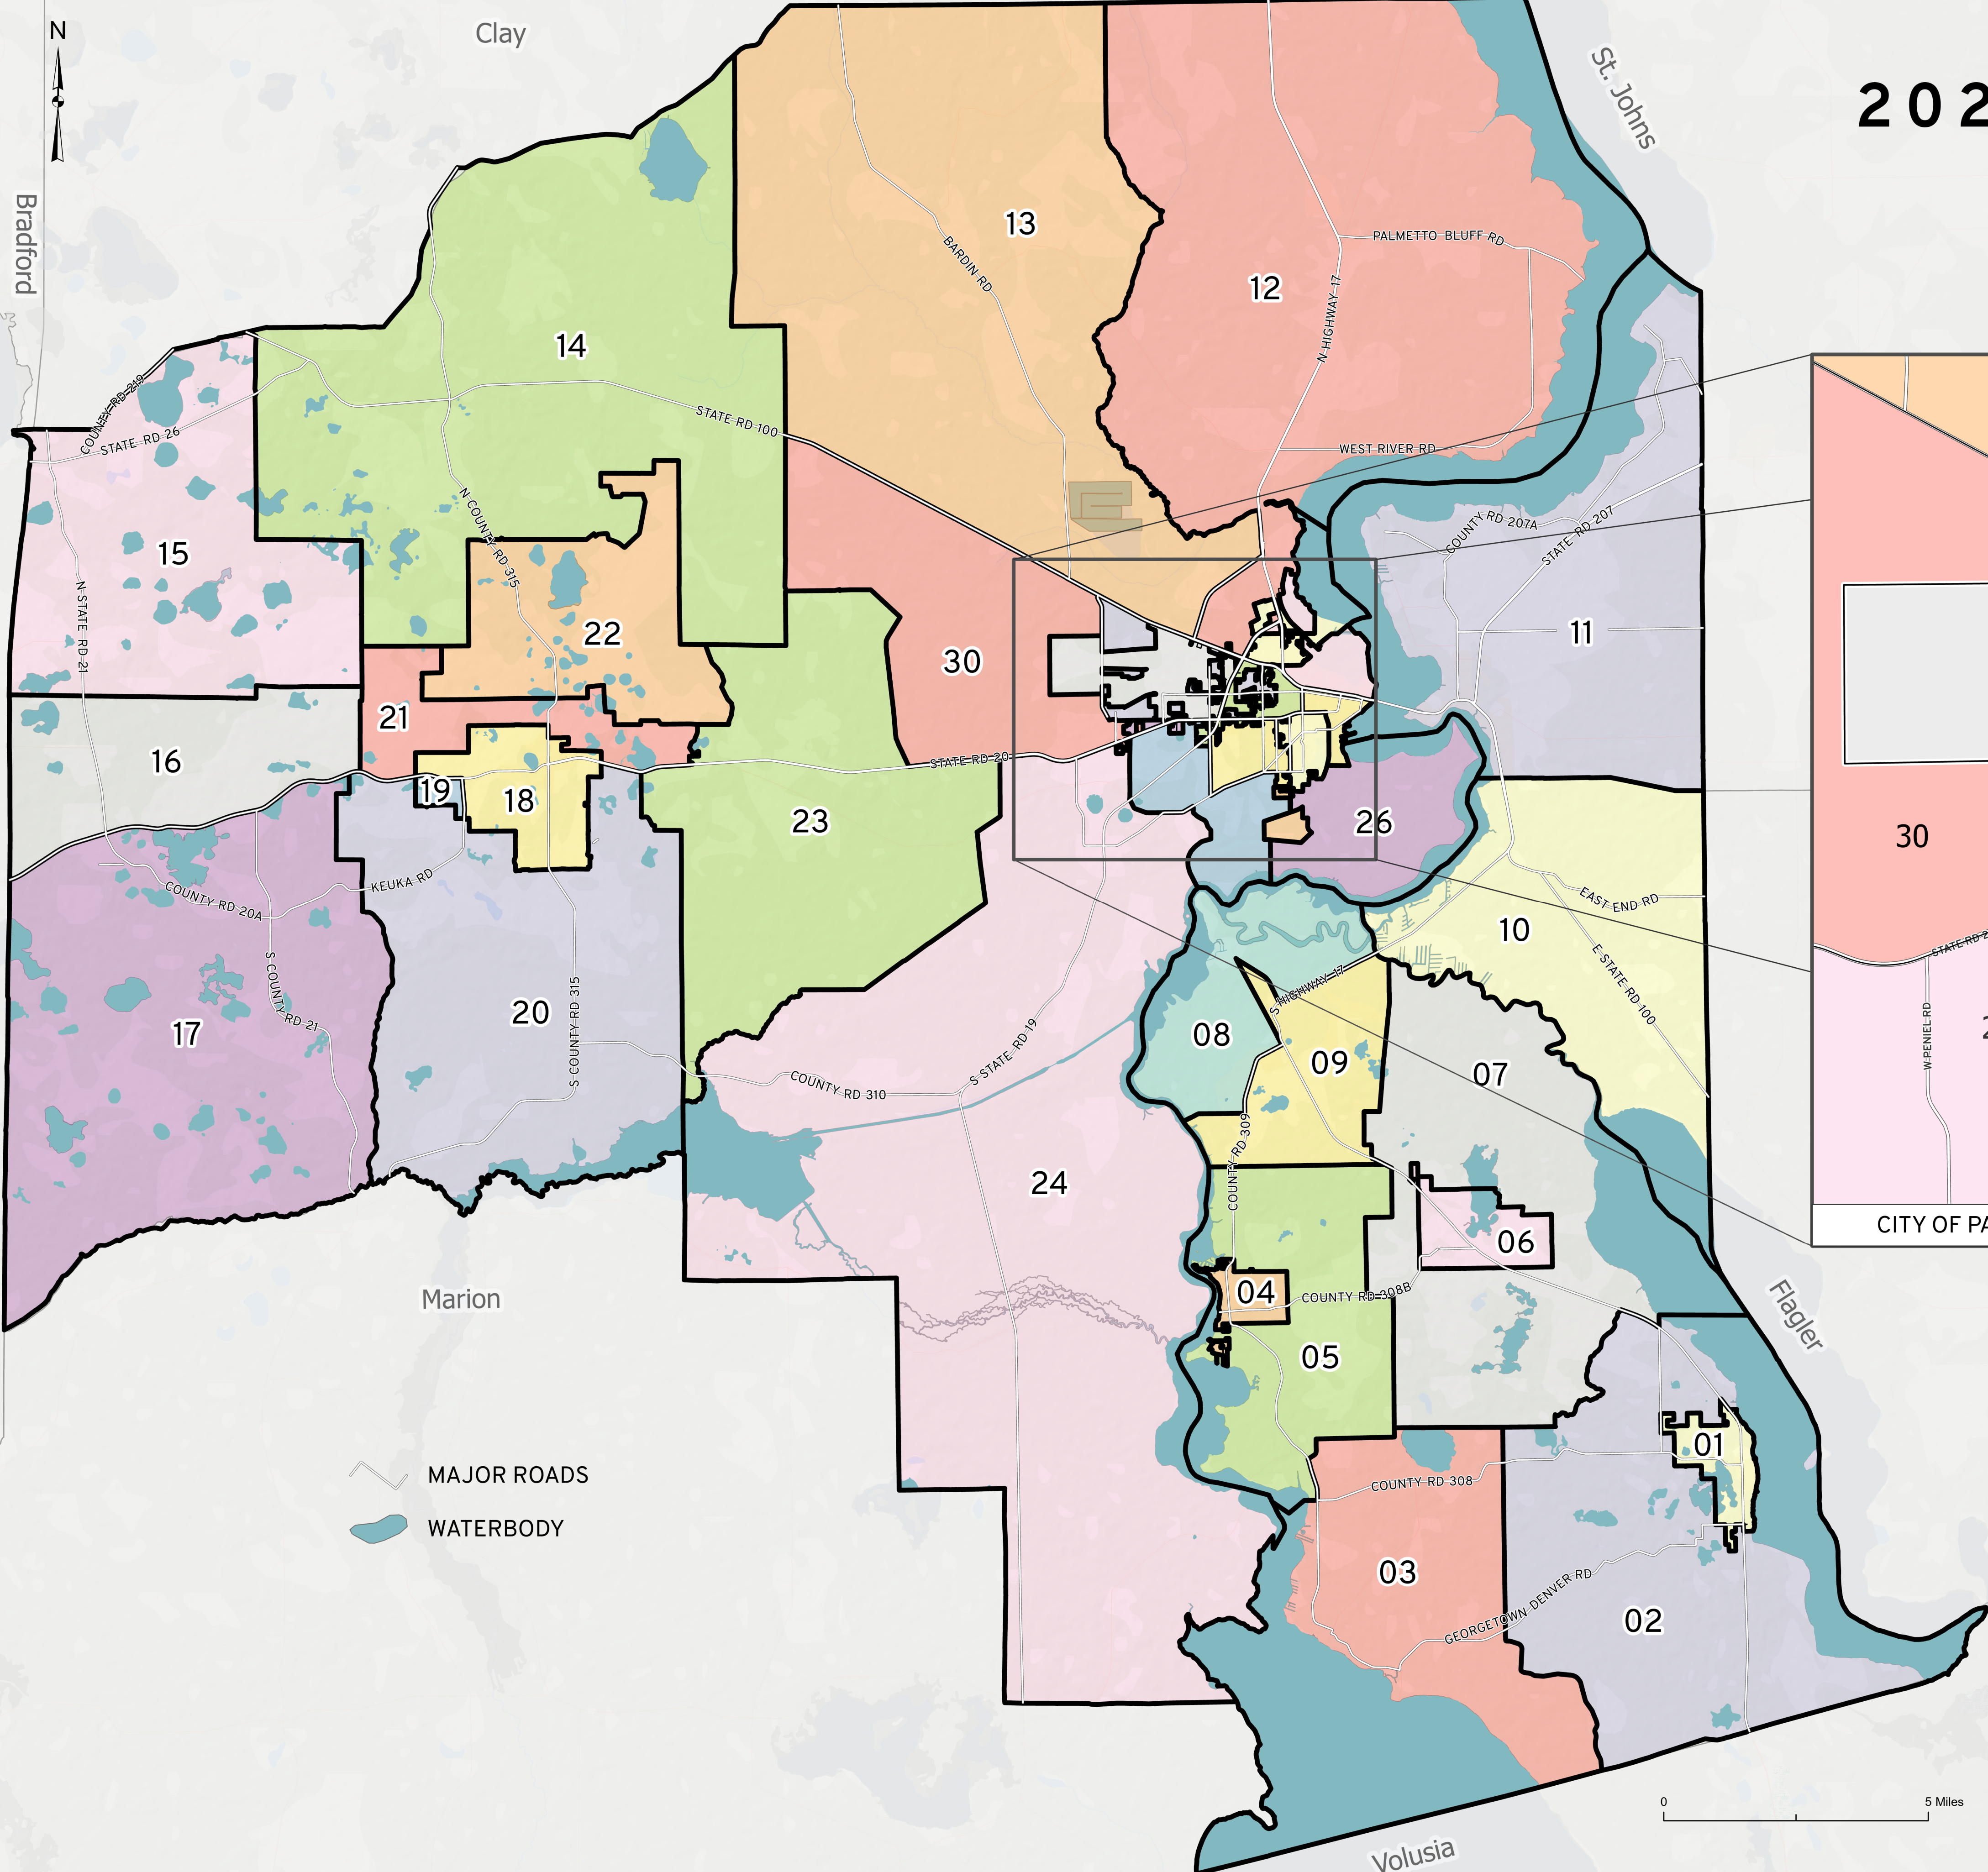

2022 VOTING PRECINCTS

PUTNAM COUNTY, FLORIDA

MAJOR ROADS
WATERBODY

"THIS DATA IS FOR REFERENCE ONLY. DATA PROVIDED ARE DERIVED FROM MULTIPLE SOURCES WITH VARYING LEVELS OF ACCURACY. PUTNAM COUNTY AND ITS EMPLOYEES DISCLAIM ALL RESPONSIBILITY FOR THE ACCURACY OR COMPLETENESS OF THE DATA SHOWN HEREON." DATE: JUNE, 2022 AUTHOR: A. GABRIEL, PUTNAM COUNTY GIS