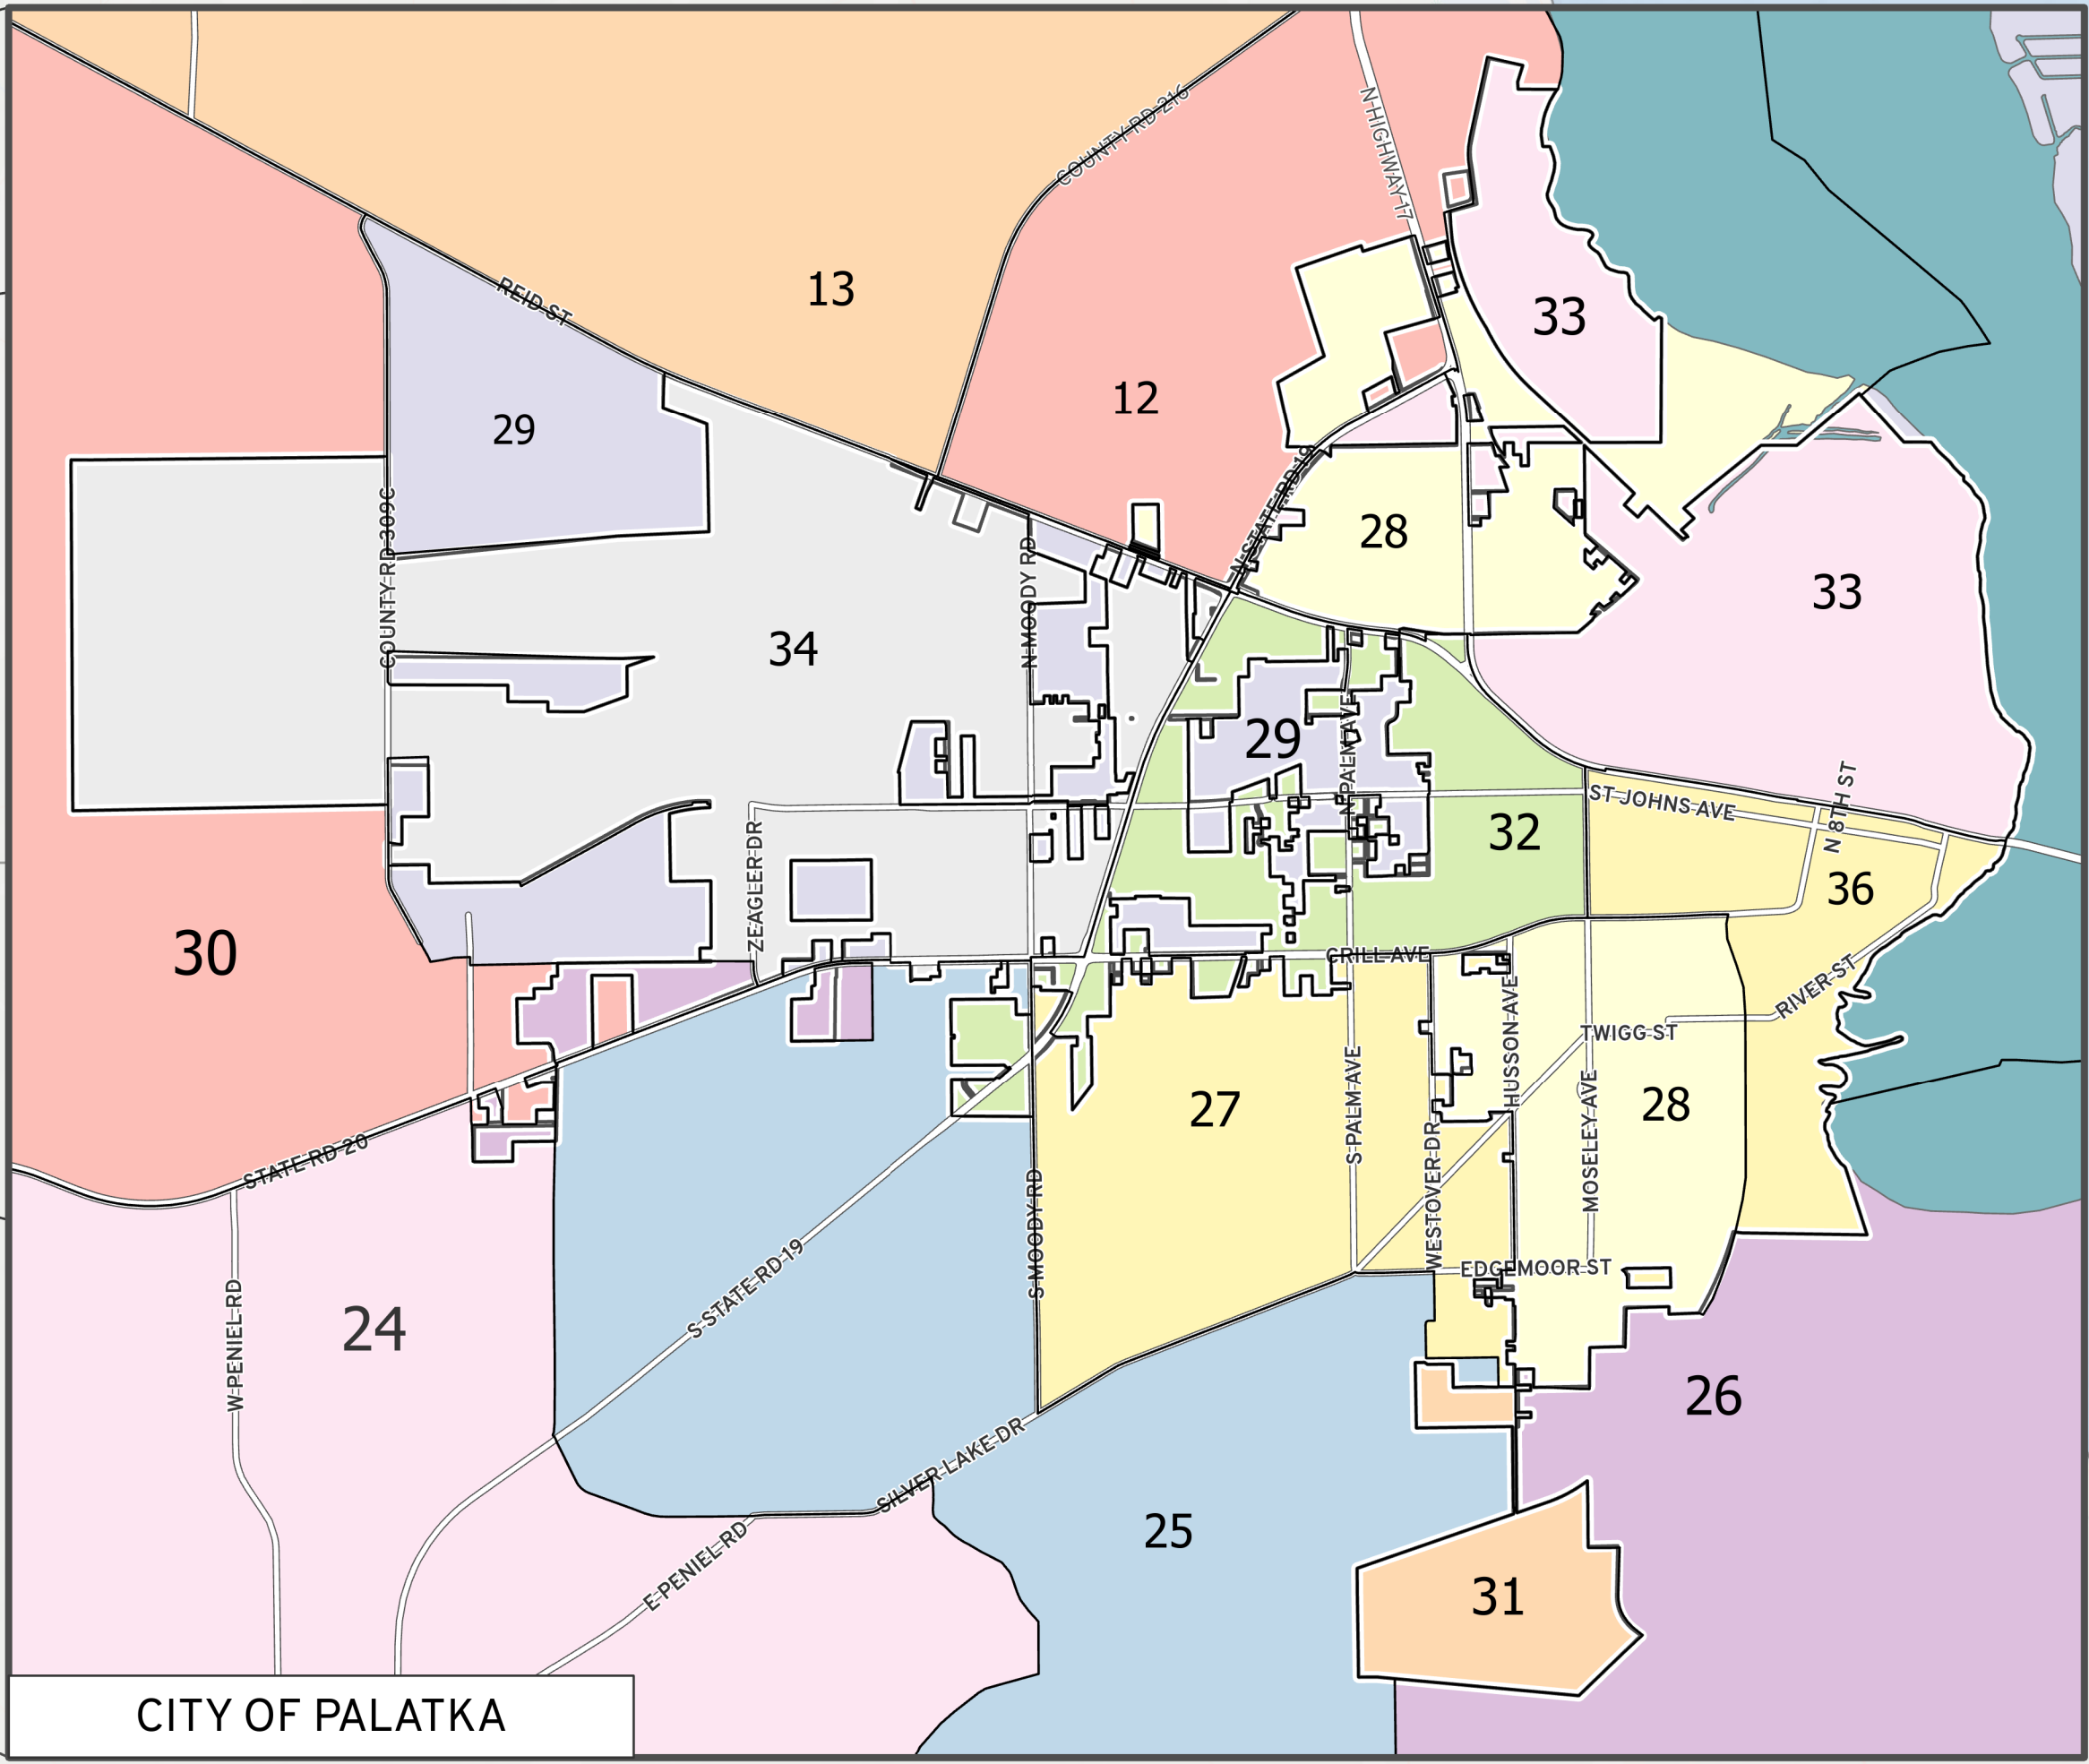

2022 VOTING PRECINCTS

PUTNAM COUNTY, FLORIDA

MAJOR ROADS
WATERBODY

"THIS DATA IS FOR REFERENCE ONLY. DATA PROVIDED ARE DERIVED FROM MULTIPLE SOURCES WITH VARYING LEVELS OF ACCURACY. PUTNAM COUNTY AND ITS EMPLOYEES DISCLAIM ALL RESPONSIBILITY FOR THE ACCURACY OR COMPLETENESS OF THE DATA SHOWN HEREON." DATE: JUNE, 2022 AUTHOR: A. GABRIEL, PUTNAM COUNTY GIS